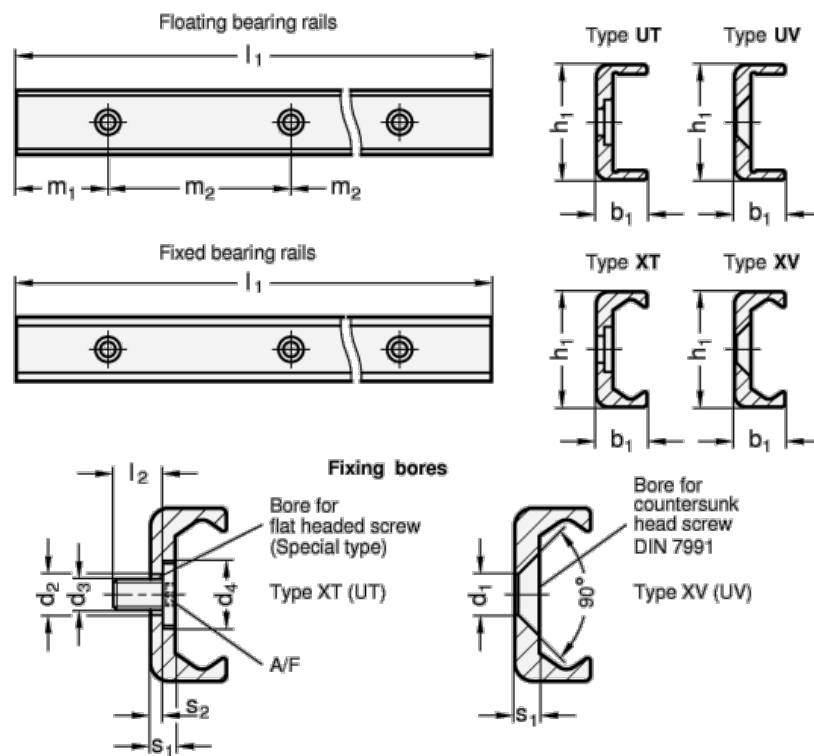

Article number: 20242235120040XV

Description: E+G Compact Profile GN 2422-35-1200-40

Measures

A/F =	L2 =	=
b1 = 16.5	m1 =	40
d1 = 6.5	m2 =	80
d2 =	s1 =	3.5
d3 =	s2 =	=
d4 =	Weight in (g) =	1908
h1 = 35		
L1 = 1200		